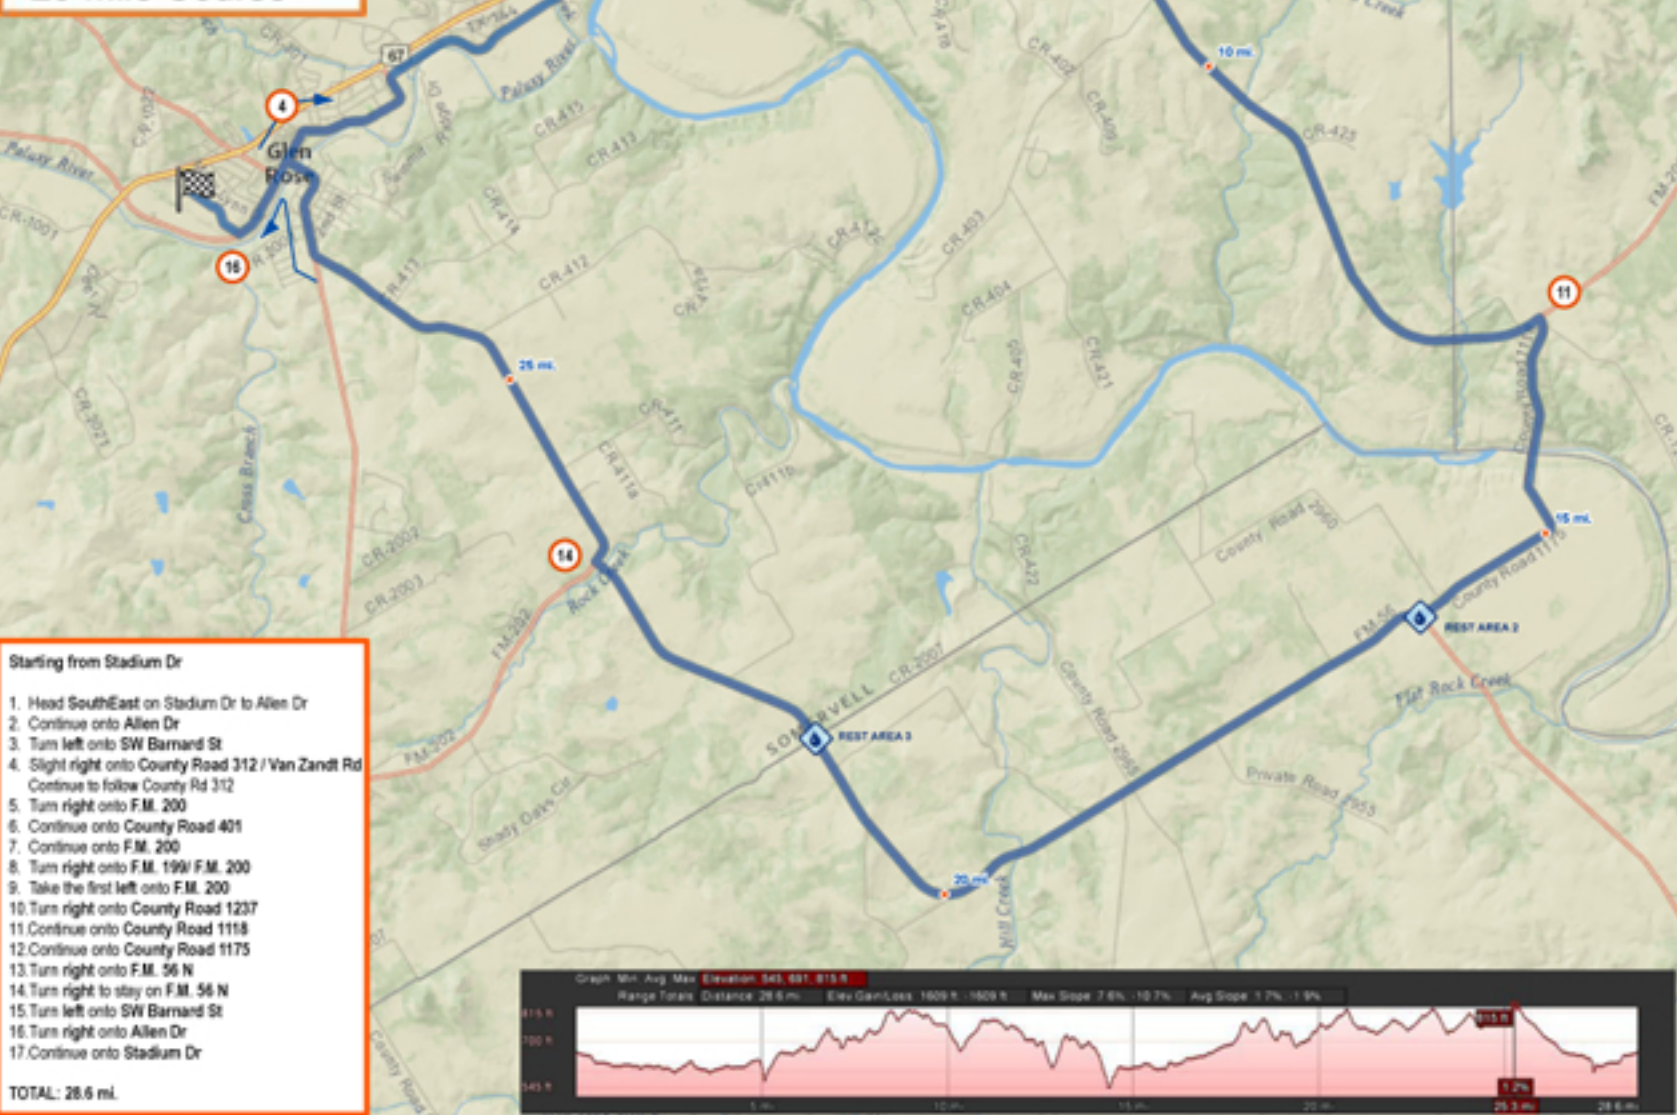

CareFlite  
presents

The  
**PALUXY**  
PEDAL

GLEN ROSE, TX  
29 Mile Course

- Starting from Stadium Dr**
1. Head South/East on Stadium Dr to Allen Dr
  2. Continue onto Allen Dr
  3. Turn left onto SW Barnard St
  4. Slight right onto County Road 312 / Van Zandt Rd  
Continue to follow County Rd 312
  5. Turn right onto F.M. 200
  6. Continue onto County Road 401
  7. Continue onto F.M. 200
  8. Turn right onto F.M. 199/ F.M. 200
  9. Take the first left onto F.M. 200
  10. Turn right onto County Road 1237
  11. Continue onto County Road 1118
  12. Continue onto County Road 1175
  13. Turn right onto F.M. 56 N
  14. Turn right to stay on F.M. 56 N
  15. Turn left onto SW Barnard St
  16. Turn right onto Allen Dr
  17. Continue onto Stadium Dr
- TOTAL: 28.6 mi.**